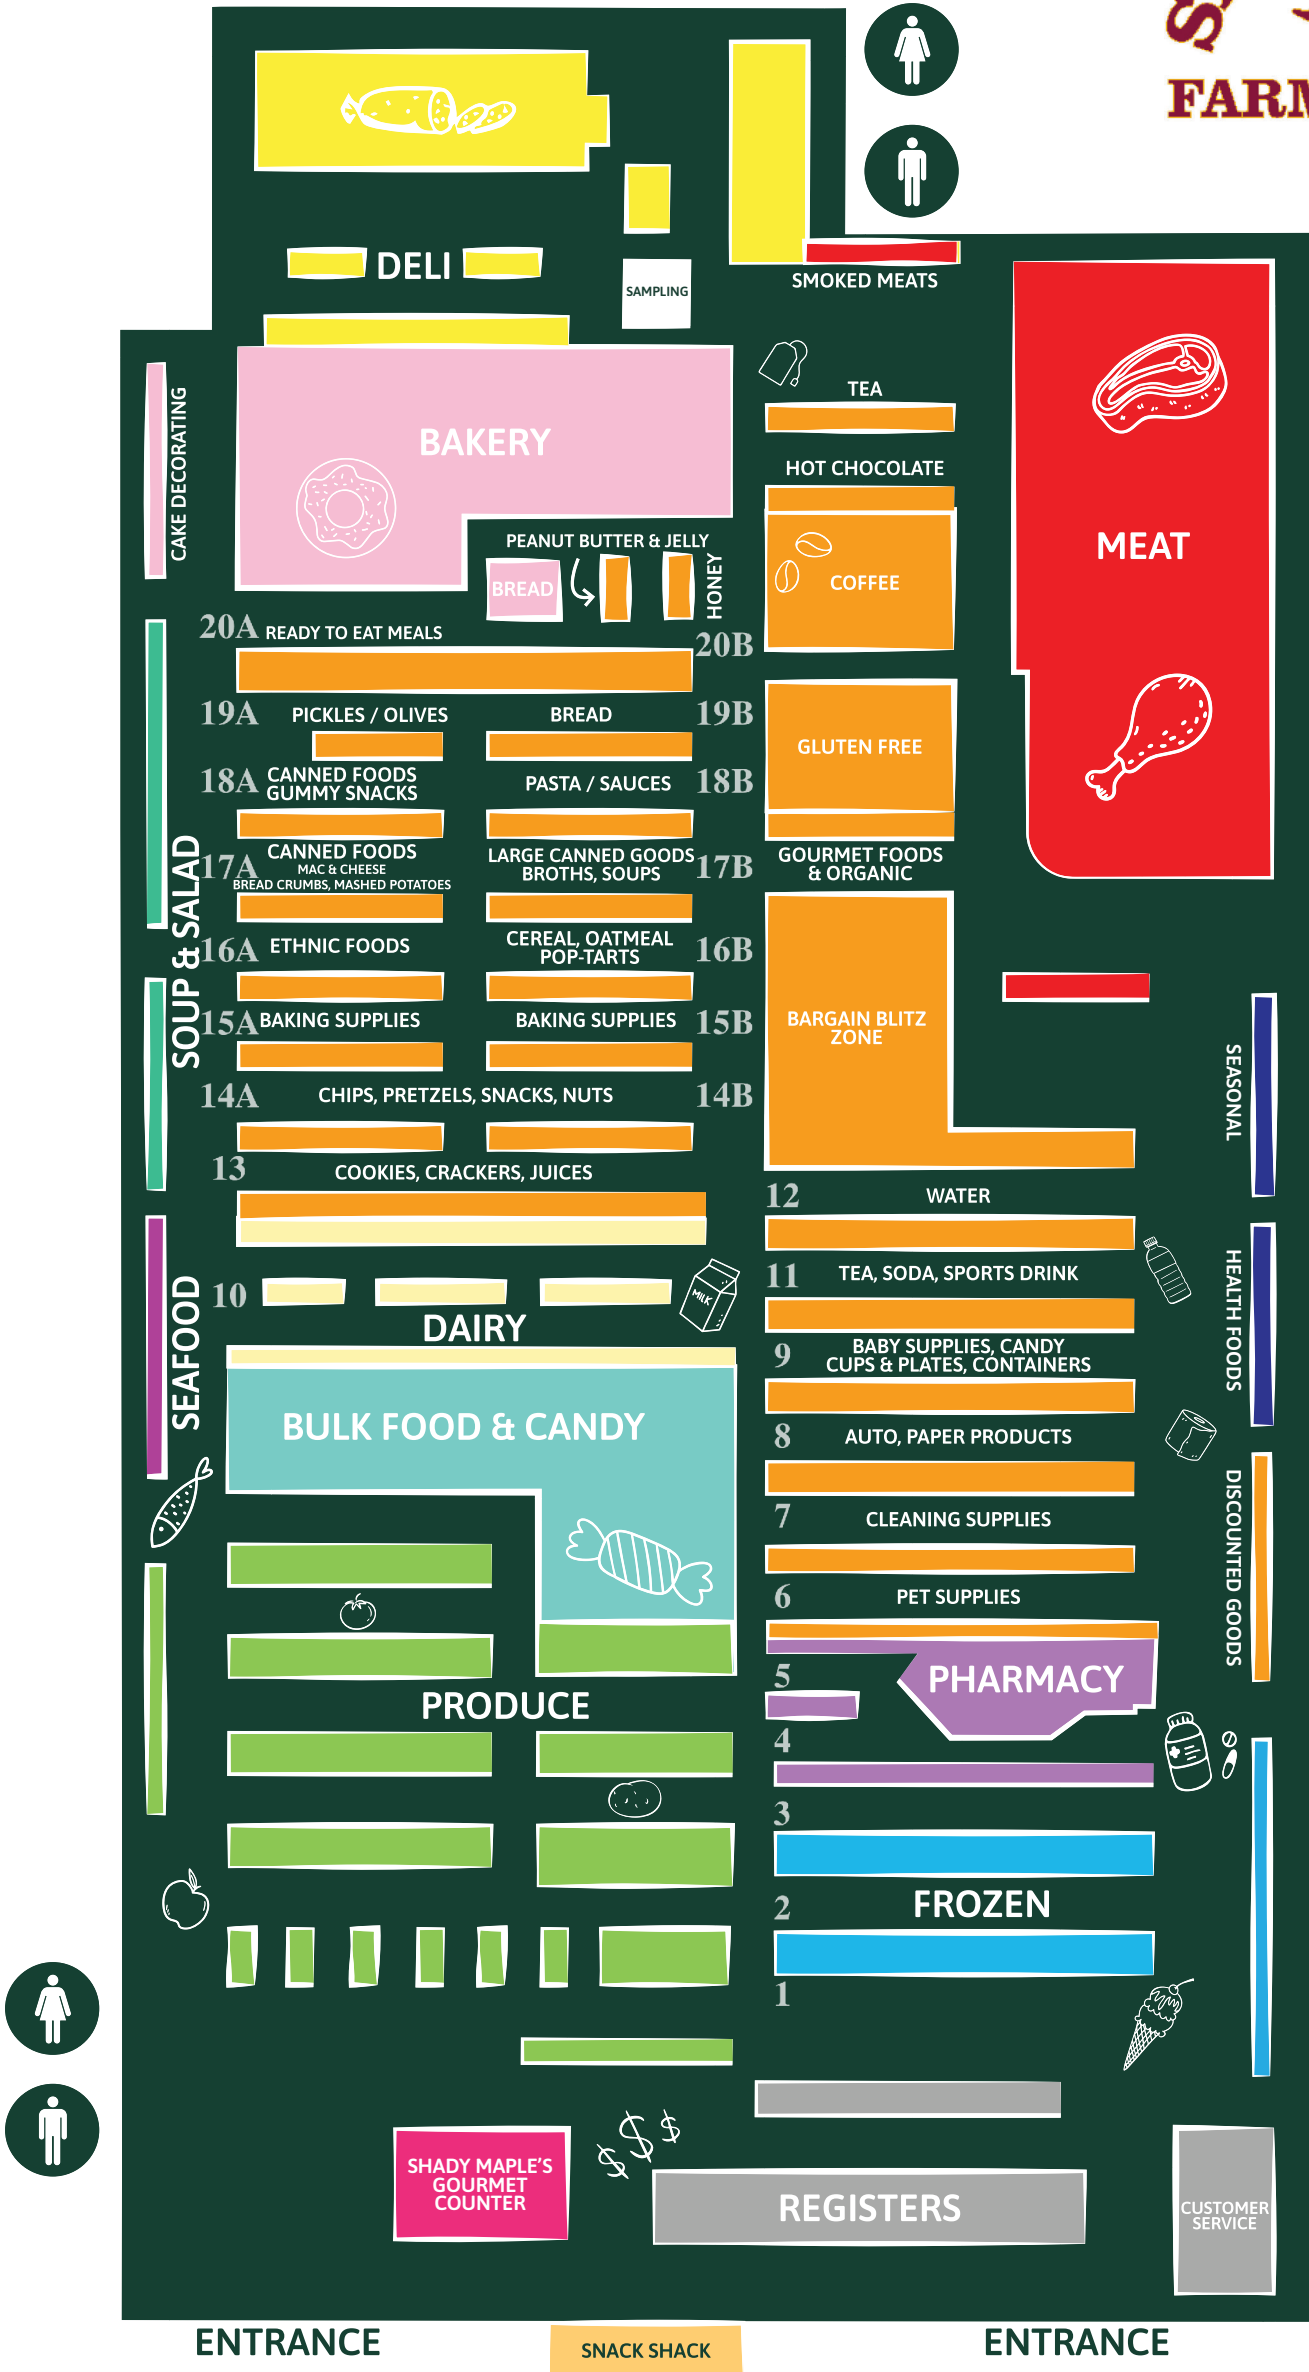

\$10.99
 per pound
DRIED STRAWBERRIES

3/\$12
 6 ct. of 16.9 bottles
PEPSI, DIET PEPSI, MT. DEW, DR PEPPER

\$3.99
 38 oz.
HEINZ KETCHUP

4/\$10
 10.5 oz. to 14.25 oz.
TASTYKAKE FAMILY PACKS OR COOKIE BARS
 Select Varieties

\$1
 Essential Everyday Pudding Mix
 1.34 - 3.9 oz.
 Select Varieties.

\$1/ea.
 Fresh Kale

\$1/lb.
 Fresh Beets

\$1/ea.
 Seedless Cucumbers

\$1/ea.
 Ginger Ale Olipop

SHADY MAPLE FARM MARKET

ENTRANCE

SNACK SHACK